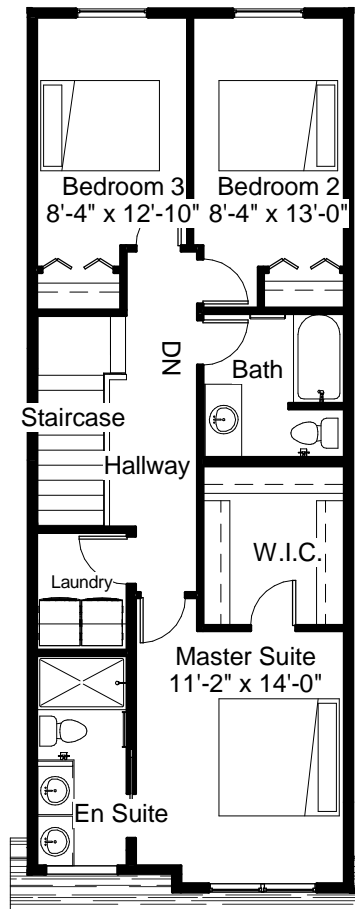

Abbey

18'-0" Pocket
Main Floor
Second Floor
Total

874 sq. ft.
821 sq. ft.
1695 sq. ft.

Main Floor Plan - 874 SQFT
9'-1" Main Floor Ceiling

Second Floor Plan - 821 SQFT
8'-1" Second Floor Ceiling

This brochure is for marketing and information only.