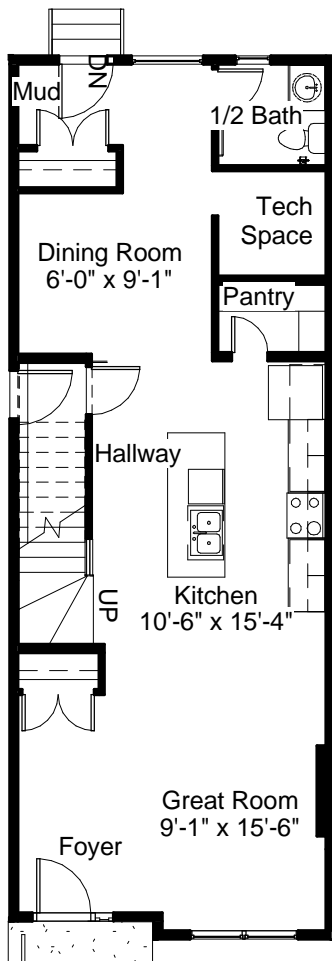

Abbey

18'-0" Pocket
Main Floor
Second Floor
Total

874 sq. ft.
821 sq. ft.
1695 sq. ft.

Main Floor Plan - 874 SQFT
9'-1" Main Floor Ceiling

Second Floor Plan - 821 SQFT
8'-1" Second Floor Ceiling

This brochure is for marketing and information only.