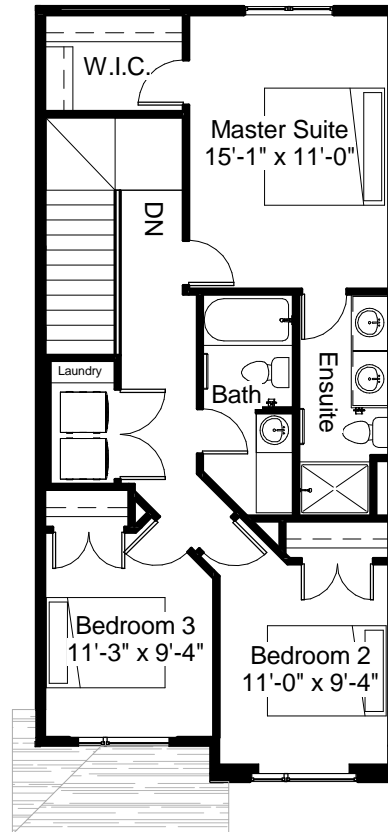

**Lily II**

20'-0" Pocket  
 Main Floor 840 sq. ft.  
 Second Floor 768 sq. ft.  
 Total 1608 sq. ft.

Main Floor Plan - 840 SQFT  
 9'-1" Main Floor Ceiling

Second Floor Plan - 768 SQFT  
 8'-1" Second Floor Ceiling