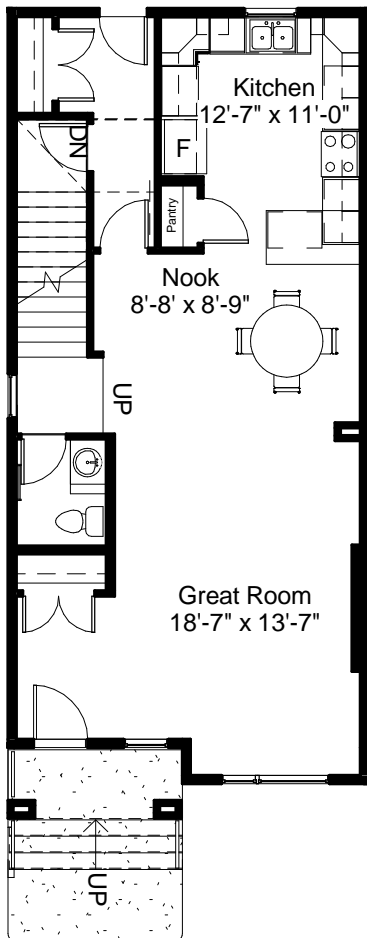

**Lily II**

20'-0" Pocket  
 Main Floor 840 sq. ft.  
 Second Floor 768 sq. ft.  
 Total 1608 sq. ft.

Main Floor Plan - 840 SQFT  
 9'-1" Main Floor Ceiling

Second Floor Plan - 768 SQFT  
 8'-1" Second Floor Ceiling