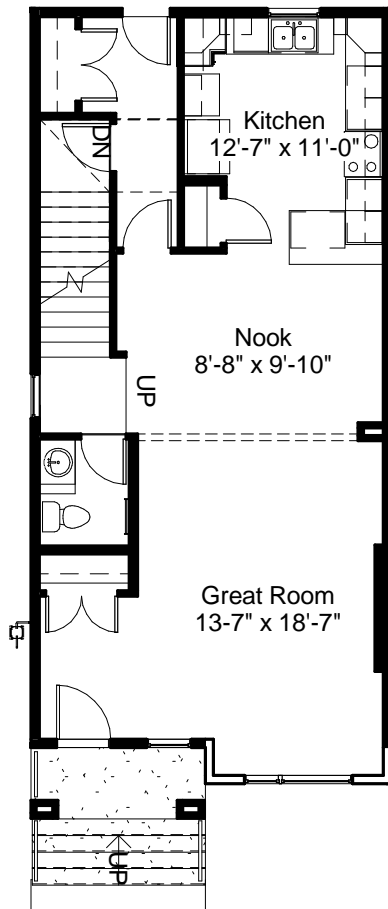

## Lily II

20'-0" Pocket	
Main Floor	836 sq. ft.
Second Floor	763 sq. ft.
Total	1599 sq. ft.

Main Floor Plan - 836 SQFT  
 9'-1" Main Floor Ceiling

Second Floor Plan - 763 SQFT  
 8'-1" Second Floor Ceiling