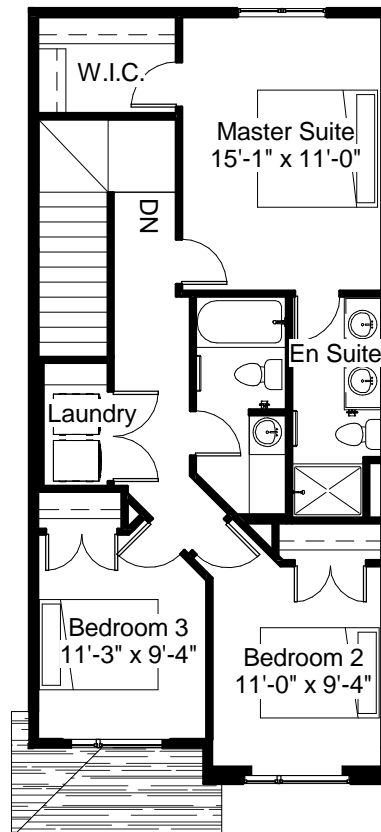

## Lily II

20'-0" Pocket	
Main Floor	836 sq. ft.
Second Floor	763 sq. ft.
Total	1599 sq. ft.

Main Floor Plan - 836 SQFT  
 9'-1" Main Floor Ceiling

Second Floor Plan - 763 SQFT  
 8'-1" Second Floor Ceiling