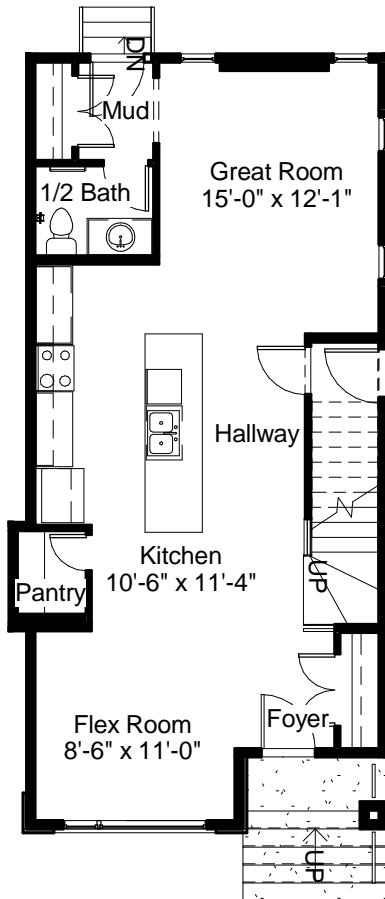

## Abbey

20'-0" Pocket	
Main Floor	775 sq. ft.
Second Floor	834 sq. ft.
Total	1609 sq. ft.

Main Floor Plan - 834 SQFT  
9'-1" Main Floor Ceiling

Second Floor Plan - 775 SQFT  
8'-1" Second Floor Ceiling

This brochure is for marketing and information only.