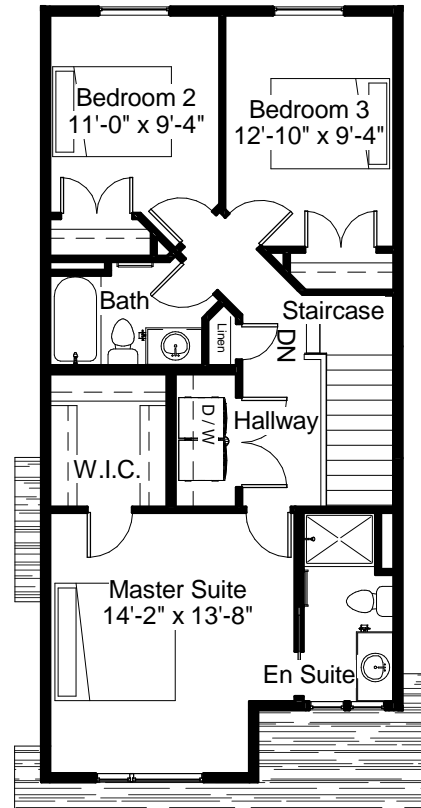

## Abbey

20'-0" Pocket	
Main Floor	775 sq. ft.
Second Floor	834 sq. ft.
Total	1609 sq. ft.

Main Floor Plan - 834 SQFT  
9'-1" Main Floor Ceiling

Second Floor Plan - 775 SQFT  
8'-1" Second Floor Ceiling

This brochure is for marketing and information only.