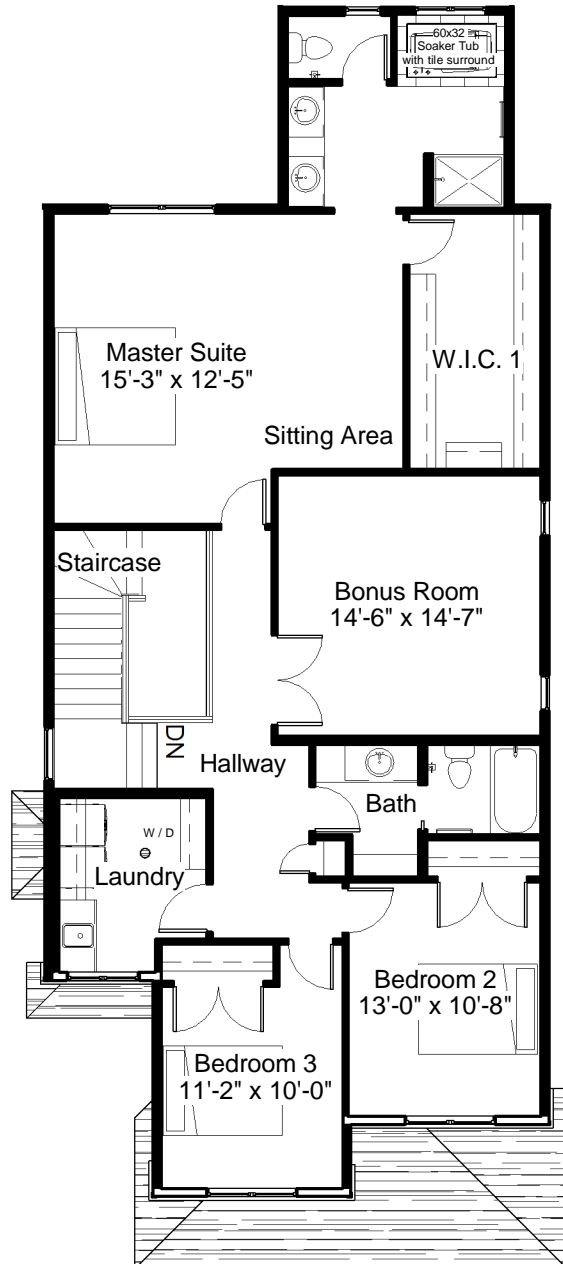

Listowel

28'-0" Pocket
 Main Floor 1008 sq. ft.
 Second Floor 1450 sq. ft.
 Total 2458 sq. ft.

Main Floor Plan - 1008 SQFT
 9'-1" Main Floor Ceiling

Second Floor Plan - 1450 SQFT
 8'-1" Second Floor Ceiling