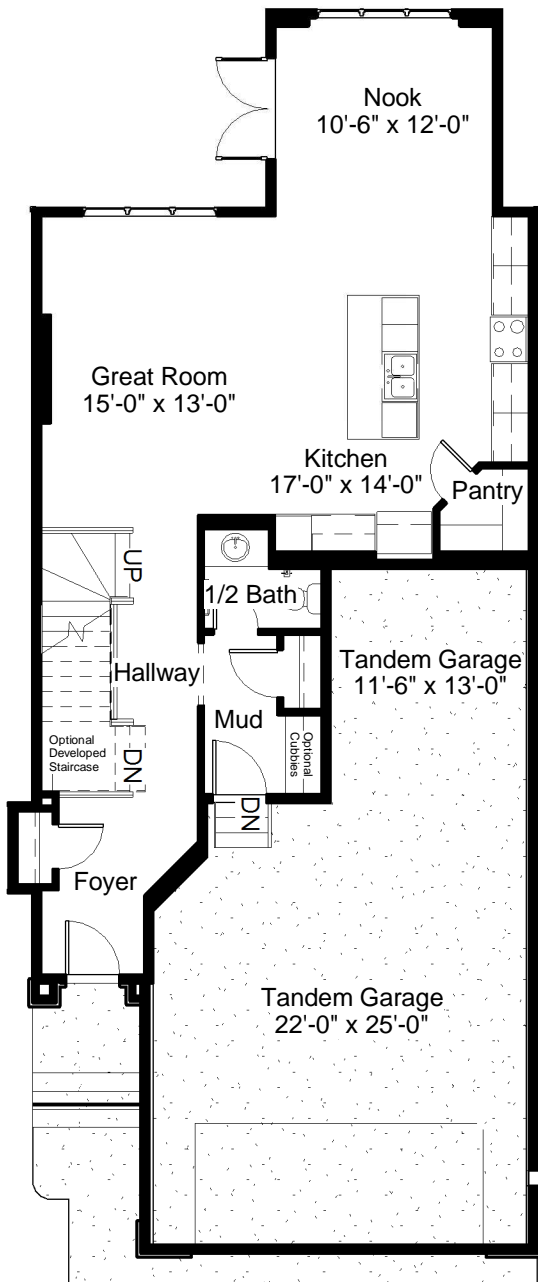

Listowel

28'-0" Pocket
 Main Floor 1008 sq. ft.
 Second Floor 1450 sq. ft.
 Total 2458 sq. ft.

Main Floor Plan - 1008 SQFT
 9'-1" Main Floor Ceiling

Second Floor Plan - 1450 SQFT
 8'-1" Second Floor Ceiling